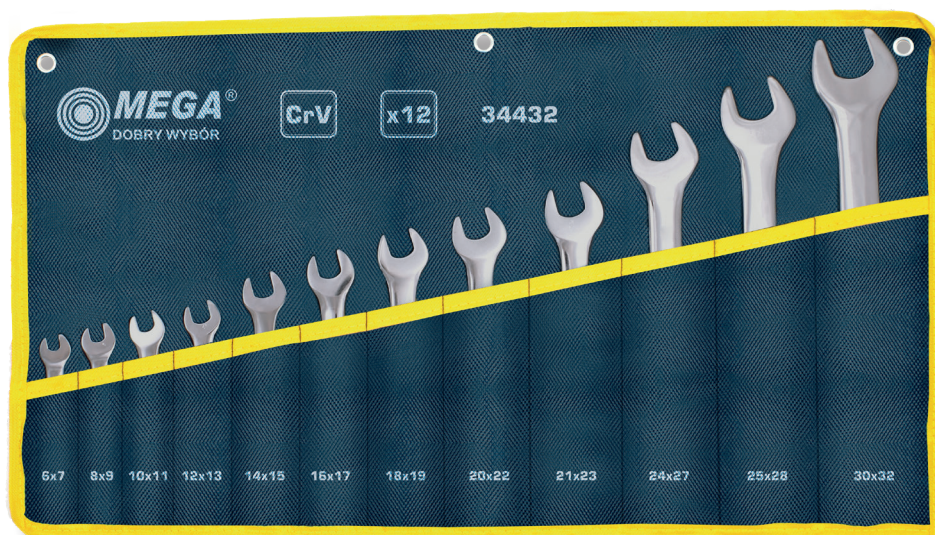

GENERAL PURPOSE TOOLS

DOUBLE OPEN END SPANNER SET

PRODUCT FEATURES

Forged.
Chromium-plated.
Ground.
12 pcs.: 6x7, 8x9, 10x11, 12x13, 14x15, 16x17,
18x19, 20x22, 21x23, 24x27, 25x28, 30x32 mm.

CrV

CODE	QUANTITY [PCS]	RANGE [MM]	
34432	12	6 x 7 - 30 x 32	6

 **MEGA**[®]
DOBRY WYBÓR