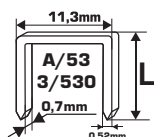

PRODUCT FEATURES

Sold in packs of 1000 pcs.
 For staple guns: 55024, 55028, 55014.
 Staple equivalents: stanley#a/53. esco#530.
 kwb#053. novus#53. rapid#53. rocafix#3.
 arrow@jt-21.

CODE	HEIGHT L [MM]		
55206	6	x	50/200
55208	8	x	50/200
55210	10	x	50/200
55212	12	x	50/200
55214	14	x	50/200